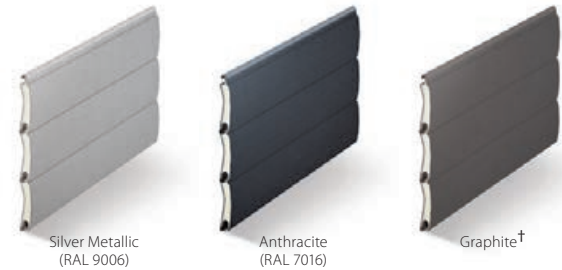

Traditional 5 YR

Looking for something special?
 With over 40 other wood effect finishes also available, SeceuroGlide Roller Garage Doors offer a finish to match any home.  10 YR

Heritage 5 YR

Contemporary 5 YR